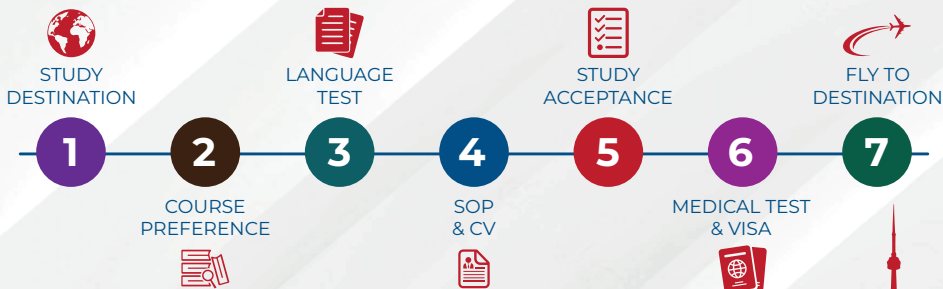

Study Abroad: Step by Step

Apply Now

📍 6 Sanmar Spring Garden (Level-1), 64 Jamal Khan, Chittagong-4000